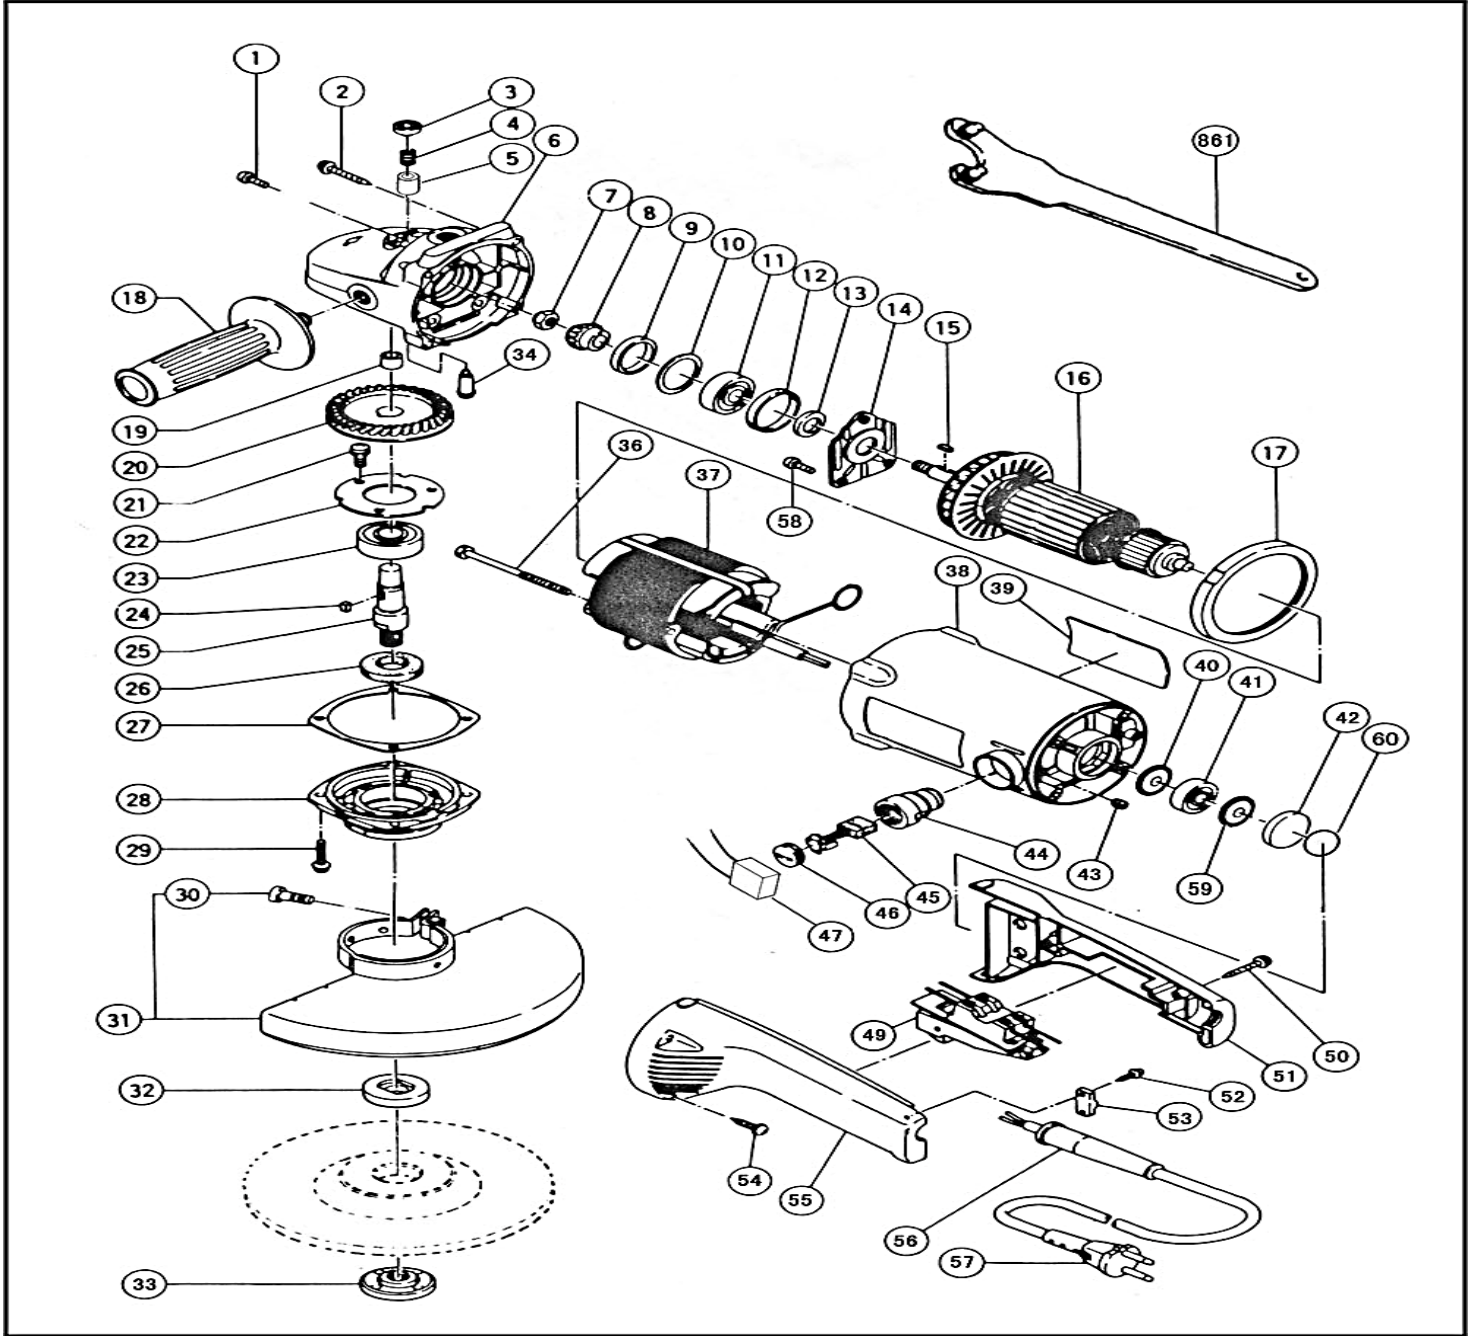

ASM180A / S1M-FF-180A
DCA 7" ANGLE GRINDER 2020W (G18 SE2)

NO : DCA006
SPECIFICATION: $\Phi 180\text{mm}$

NO	Code	Name of Spare Parts
1	30021100095	Hex Socket Head Screw M5x12
2	30021200003	Pan Head Tapping Screw ST4.8x35
3		Spindle Lock Nut
4		Autolocking Spring (9.2x0.8x10.5)
5	30029900051	Sleeve
6	30023300024	Gear Housing
7	30021300009	Hex Lock Nut M8
8		Driving Spiral Bevel Gear (Small)
9	30010400005	Oil Seal (29.4x34x4.8)
10	30021600067	Washer (29.5x37x0.3)
11	30021400117	Ball Bearing 6301VV (LFB)
12	30010400006	Damping Washer (37x41x6)
13	30050900008	Felt Washer (25x15)
14	30024000018	Bearing Cover
15	30021700008	Flat Key (3x3x10)
16	30200400108	Armature Assembly
17	30016000051	Baffle Plate
18	30015800034	Auxiliary Handle (M14)
19	30021400138	Needle Bearing HK1212 (SBF)
20		Driven Spiral Bevel Gear (Large)
21	30021100097	Pan Head Screw M5x10 (with Spring Washer)
22	30024000017	Bearing Retainer
23	30021400119	Ball Bearing 6302VV (LFB)
24	30021700010	Flat Key B (4x4x10)
25	30020100062	Drive Spindle
26	30050900009	Dustproof Washer (36x20)
27	30050900002	Paper Washer
28	30023400012	Bearing Box
29	30021100092	Hex Socket Head Screw M5x16
30	30021100093	Slotted Cheese Head Screw M8x22
31	30005090030	Wheel Guard
32		Inner Flange